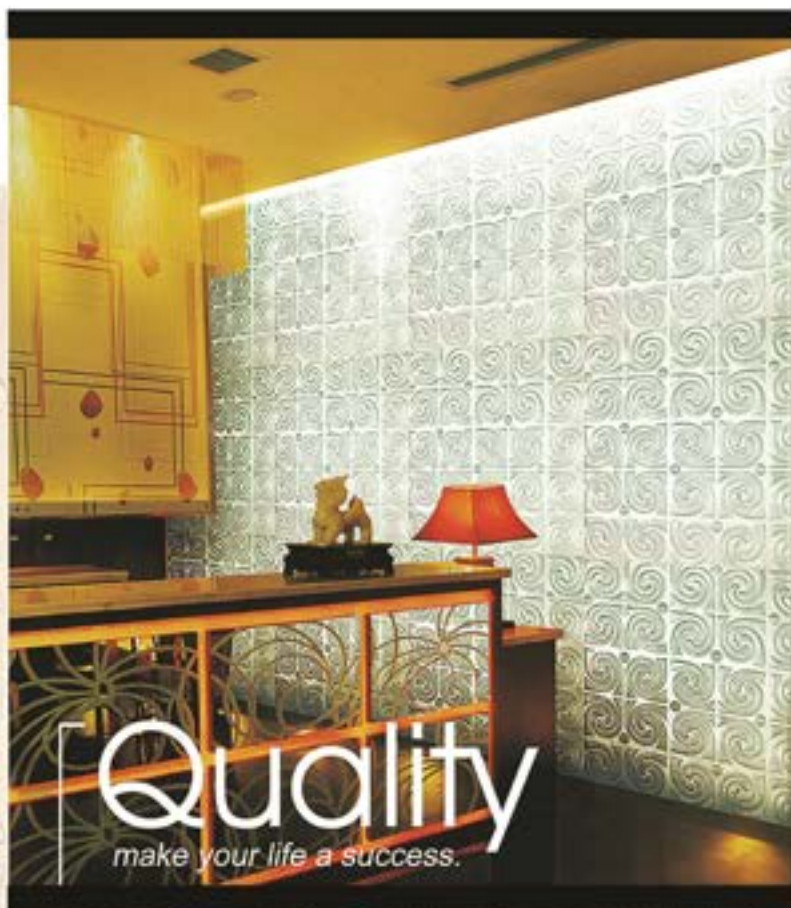

XCELL GLASS
PREMIUM DESIGN SOLUTIONS