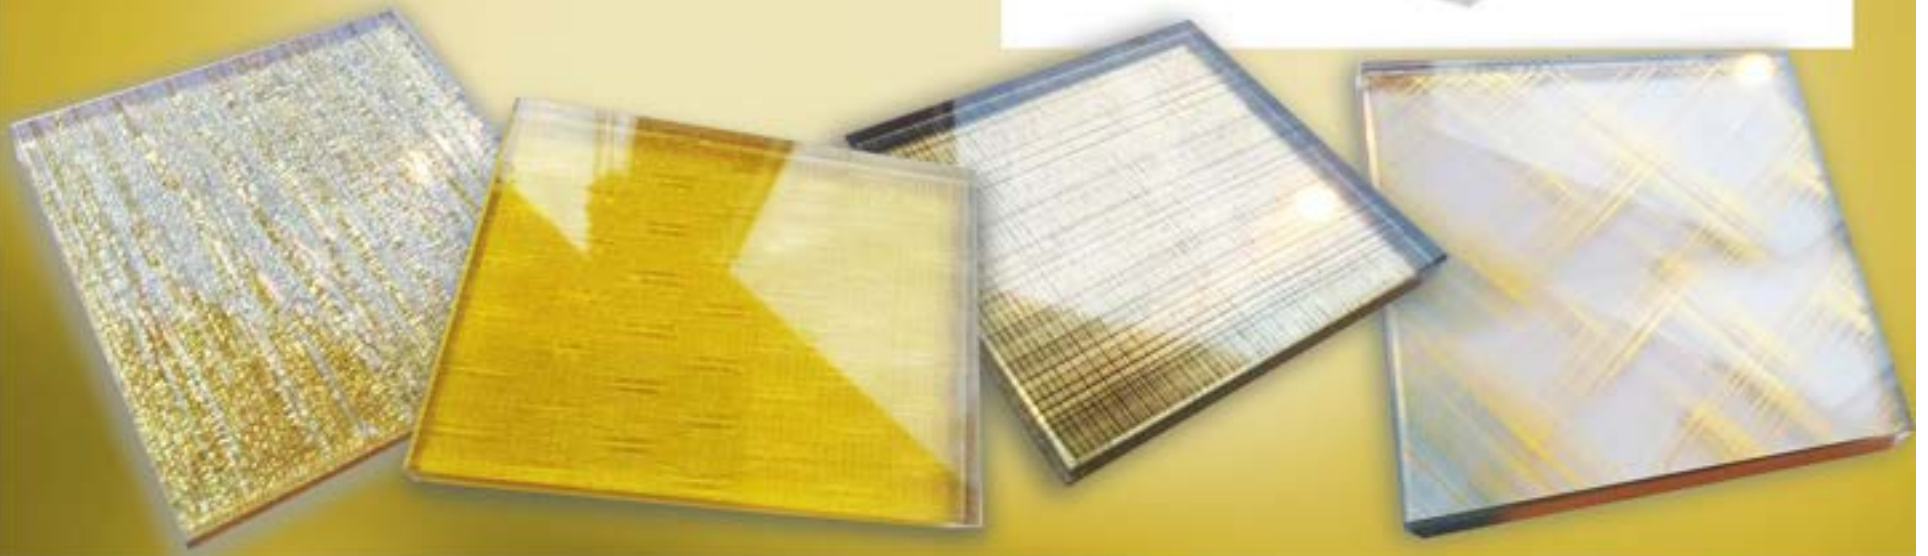

XCELL GLASS

With unbelievable depth and interlayers delicately and dimensionally preserved, Xcell Glass is a dramatic centerpiece.

This decorative, architectural glass is a premium product, a memorable beauty to anchor your interior installation.

LAMINATED GLASS

- Two layers of glass sheets with liquid ecoresin™ filled in between.
- High-end artisan surfacing
- Translucent, 3-dimensional product
- Non-combustible material
- Beautiful clarity of glass
- Edges can be polished
- Custom interlayers are possible
- Abrasion resistance of glass