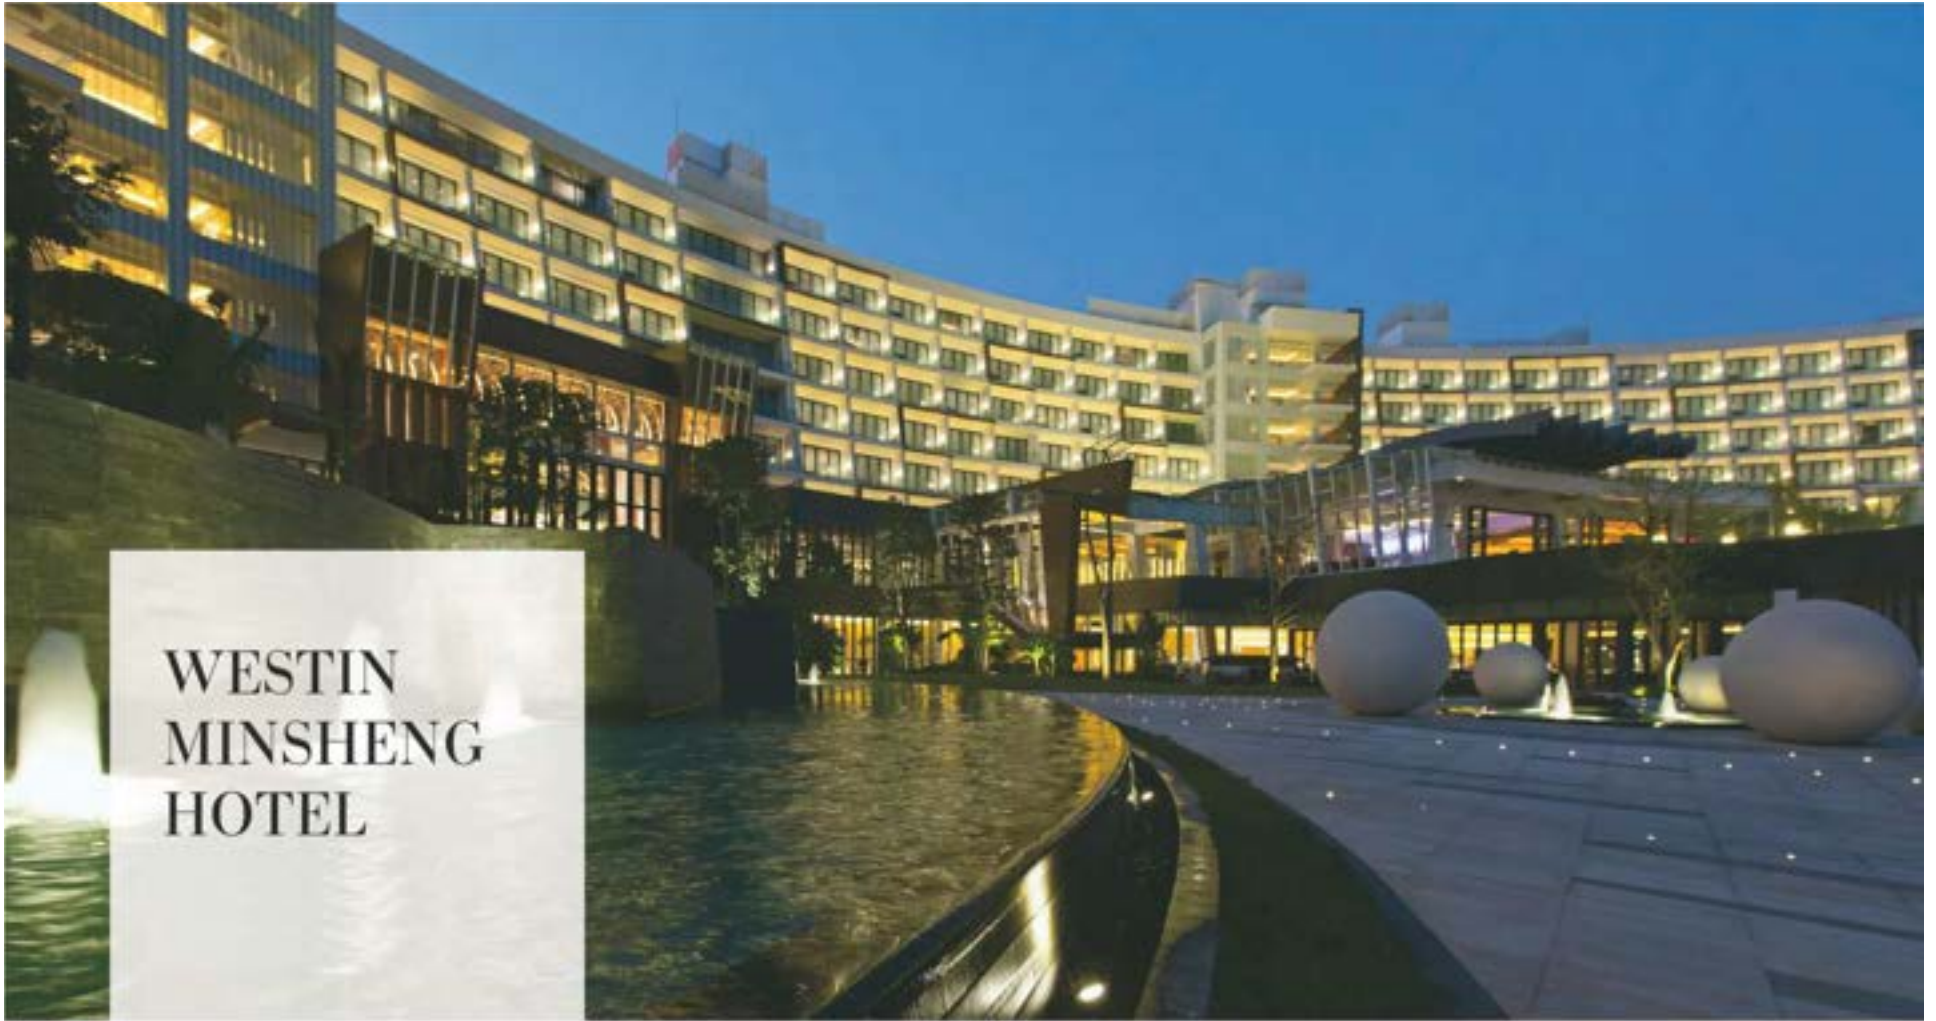

WESTIN MINSHENG HOTEL