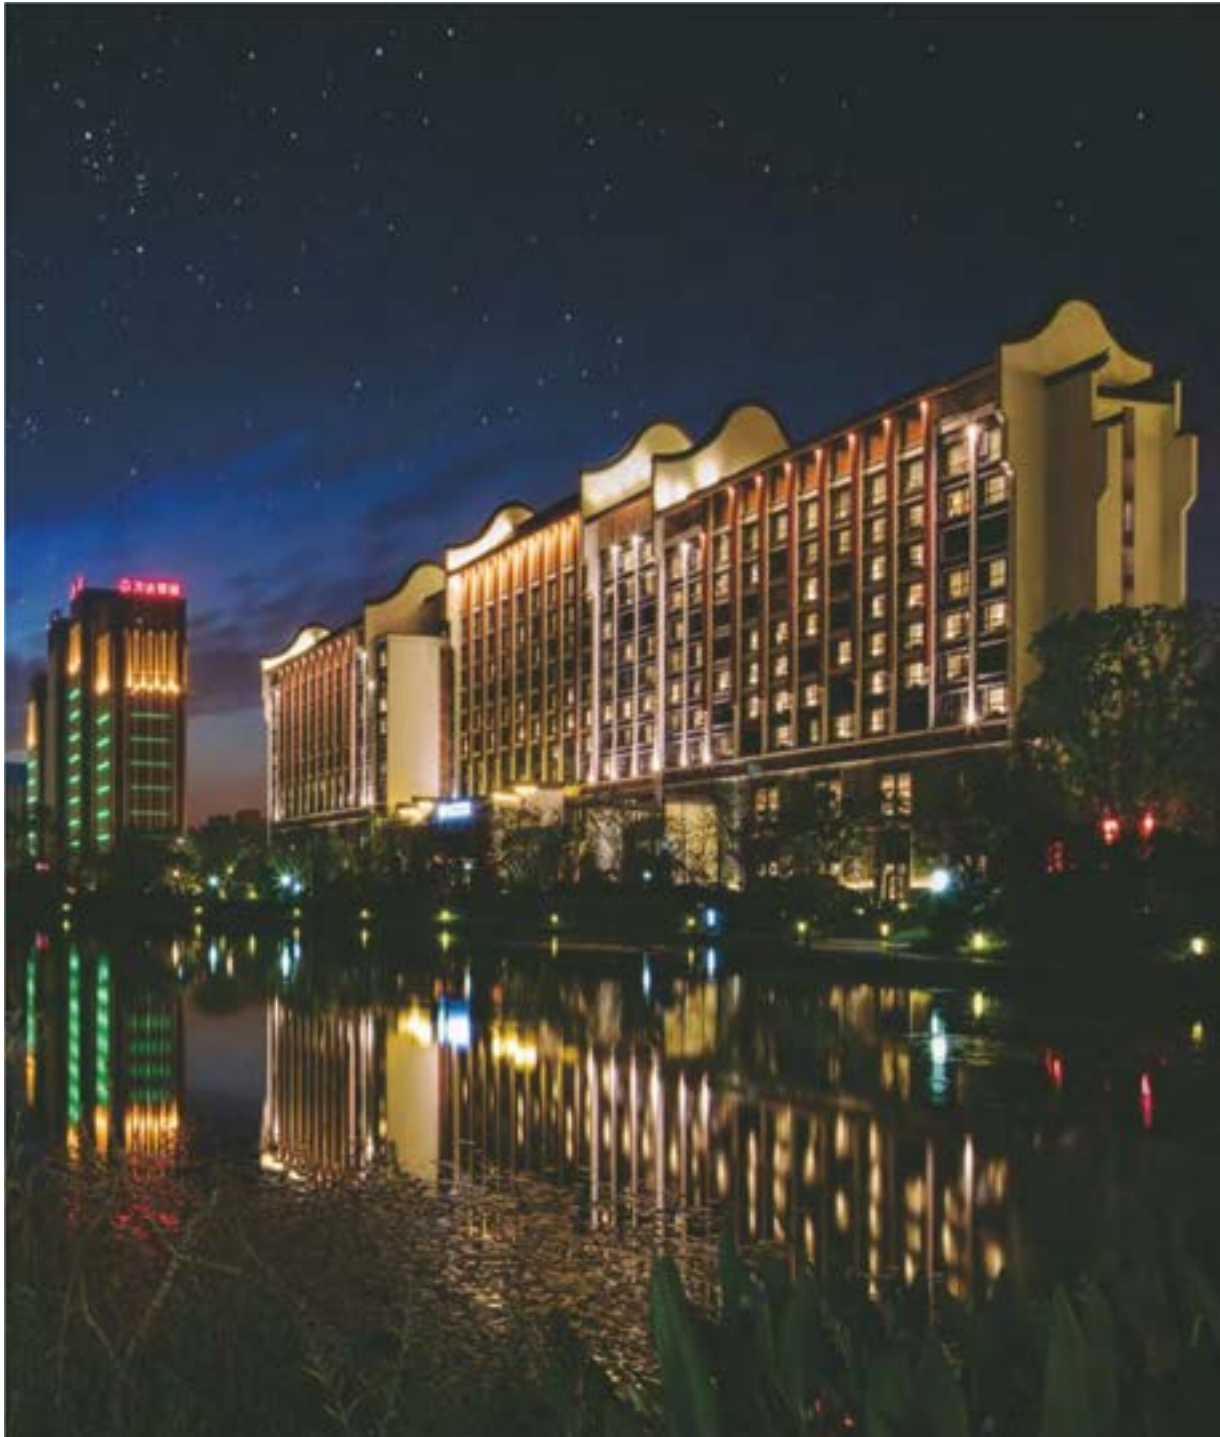

From the nautilus or seagull  
Spreading hyperbolic on a delicate life

Hotel Chinese Restaurant

Hotel Western Restaurant

Hotel Chinese Restaurant

Hotel Public Area

Hotel Suite

Hotel Suite

## PULLMAN WANDA HOTEL (HEFEI)

Pullman Hefei Wanda features 404 guest rooms and suites, which provide a memorable guest experience. Its ambience reflects traditional Anhui culture. The hotel is located only 10 minutes by car from Hefei South Railway Station, 20 minutes from the city and 2 hours from Shanghai. With its excellent business facilities, landscaped gardens and private beach, Pullman Hefei Wanda is perfect for business and leisure travelers.

# WESTIN MINSHENG HOTEL

Westin Hotel (Sanya Mafang Bay) is a paradise where tourists can enjoy the glorious history and the beautiful scenery of China. Located in China's most famous vacationland—Sanya, our hotel strives to provide you with the special enjoyment of luxury. In order to help you enjoy the most splendid Sanya and have an extraordinary travel experience, we always offer the most authentic travel tips and the latest distinctive travel routes for family trips, romantic weekend journeys and package tours.