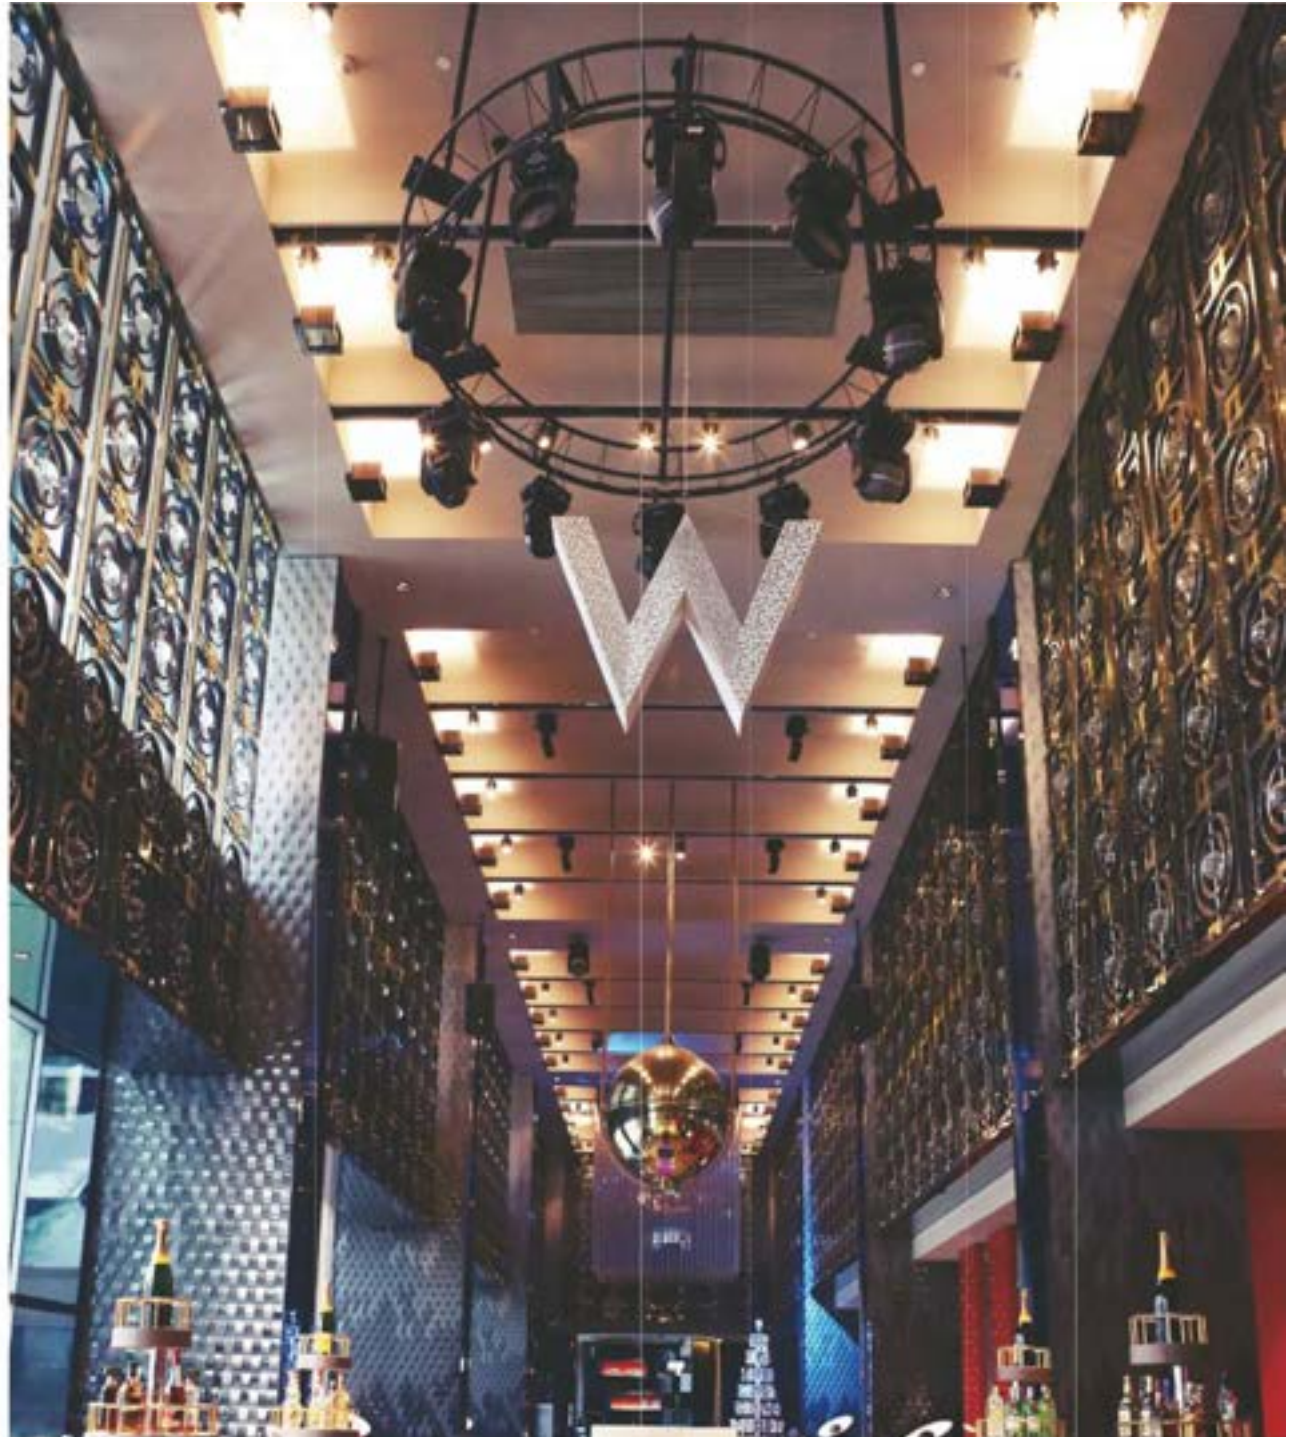

## W CHANG'AN HOTEL

W Beijing Chang'an reveals in downtown Beijing's Diplomatic District. Our hotel is just steps from Tiananmen Square, the Silk Market, and the Forbidden City.

Hotel Lobby

Lights service better in the procession and admire city  
with the camera in the glass, I found another article, your was into failed of me.