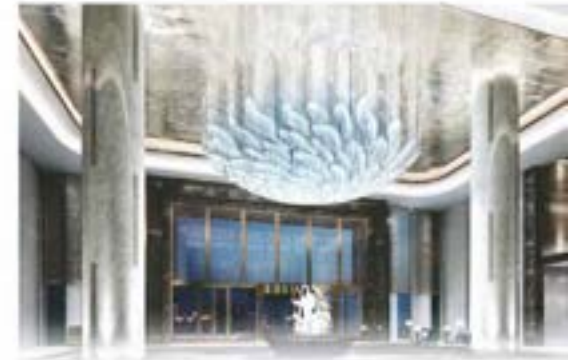

# WANDA REALM HOTEL (SHANGRAO)

JIANGXI, CHINA

Wanda Realm Shangrao is located on Guangxin Avenue in the heart of city central business district, close to the large shopping complex - Wanda Plaza, "Shiyoude Golden Street". The tourism sources are enrich and traffic is very convenient. The hotel offers 313 elegant and comfortable rooms and suites. Meanwhile, hotel present you an unique dining paradise.